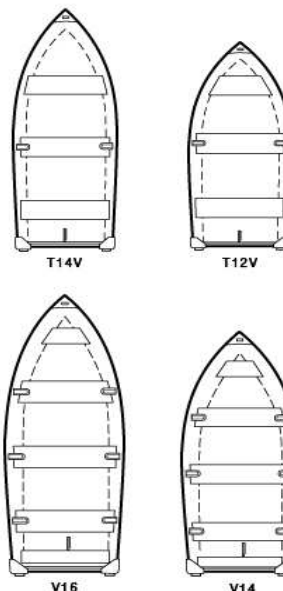

V16, V14, T14V, T12V

V/T SERIES	V16	V14	T14V	T12V
DIMENSIONS				
LENGTH	5.1m	4.4m	4.3m	3.7m
MAX. BEAM	1.78m	1.73m	1.54m	1.52m
BOW HEIGHT	.76m	.76m	.65m	.64m
TRANSOM–Width	1.58m	1.58m	1.52m	1.52m
TRANSOM–Height	.51m	.51m,.38m	.38m	.38m
FULL VEE HULL				
THICKNESS bottom	1.65mm	1.65mm	1.52mm	1.52mm
THICKNESS sides	1.65mm	1.65mm	1.27mm	1.27mm
CAPACITIES				
HORSEPOWER– Maximum	25 HP 18kw	20 HP 15kw	15 HP 11kw	10 HP 7kw
PERSONS–20"tran: LOAD-lbs.–20"tran:	5	5	4	3
CAP. GEWICHT – KG	626	542	374	297
GEWICHT – KG	127	104	82	73
SEATING				
BENCH/bow	3/1	3/1	3/0	3/0
OPTIONAL SEATS–clamp-on seats w/swivel				

CONSTRUCTION FEATURES

- AQUEDUCT TRAY–V16, 20" transom V14

PAINT COLOR

- Oxford White paint w/Dove Gray interior
- Optional Khaki paint

Alumacraft Nederland
 Industrieweg 6
 1613 KV Grootebroek
 0228-512722 / 06-14678471
www.alumacraftnederland.nl