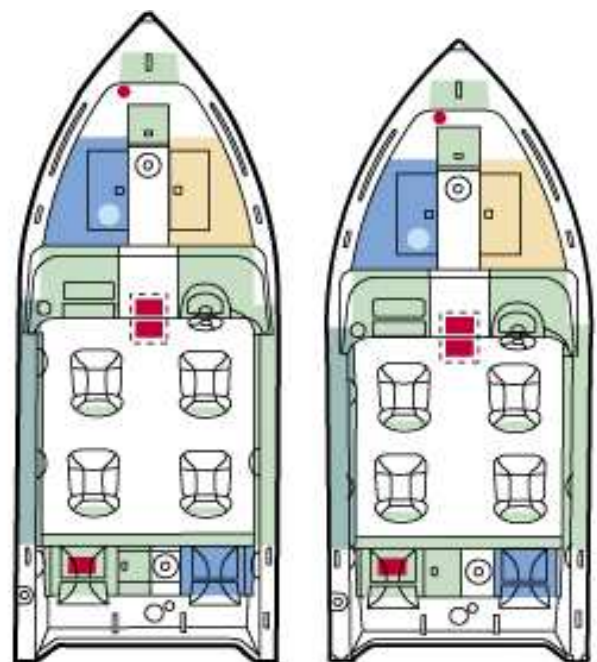

LIVEWELLS

BOW LIVEWELL–Gallons–w/h/l 22 gallons– 20"x11.5"x31", 83L 50cm/29cm/79cm

AFT LIVEWELL–Gallons–w/h/l 21 gallons–13"x11"x36", 79L (33cm/28cm/91cm) Aerated, bow insulated, bait systems, timers, light, remote drain (front)

ALUMACRAFT NEDERLAND
INDUSTRIEWEG 6
1613 KV GROOTEBOEK
0228-512722 / 06-14678471
www.alumacraftnederland.nl

STORAGE, ELECTRICAL, ETC.

- TOP SET–Convertible high-rise w/boot, quick-disconnect hardware, top set hider
- STORAGE–Lockable, lighted 8' rod compartment; lockable glove box; top storage
- DRY STORAGE/ICE CHEST–Lockable
- GLOVE COMPARTMENT–Lockable
- BATTERY STORAGE–Forward (2 batteries), aft (1 starting battery)
- ELECTRICAL–Master electrical switch, 1 power points, circuit breakers
- TROLLING SYSTEM–12/24V bow outlet
- LIGHTS–Stowable running lights, 2 interior courtesy lights, livewell lights
- DUEL FUEL OUTLET
- BILGE PUMP(s)–Dual, 1 auto

OPTIONAL EQUIPMENT

- TROLLING MOTOR, GRAPH–Minn Kota, Lowrance or Humminbird graph
- VINYL FLOOR–Replaces carpeting on all horizontal surfaces
- SEATS–Extra seat and pedestal, bow cushions
- COVERS–Bow, mooring, snap covers; side, aft and windshield curtains

PAINT & CARPET

- Mica Black w/Silver metallic paint
- Olympic White w/Silver metallic paint
- Pacific Blue metallic w/Silver met. paint
- Victory Red w/Silver metallic paint
- Midnight Star Gray carpet

TROPHY 205

TROPHY 195